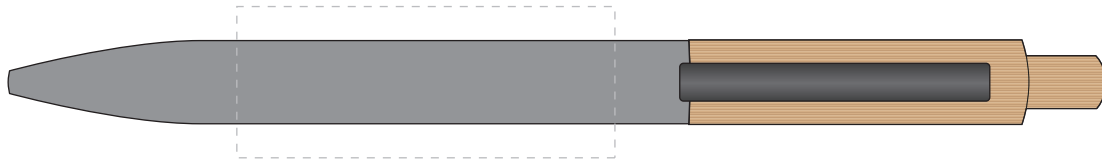

Your Ref:	Quantity:	Product Code: TPC000105
Our Ref:	Version: 1	Product Colour: LIGHT GREY

PRINTING CONCERNS:**PRODUCT INFO:**

We stock this item in the following colours

**PANTONE REFERENCE(S)**

● Rotary Engraving

ARTWORK SCALE 100%

ARTWORK SCALE 100%
Max engraving area: 50mm x 10mm

Product Image for visualisation
- colours may vary

The dashed line is to demonstrate print area and will not appear on your printed item